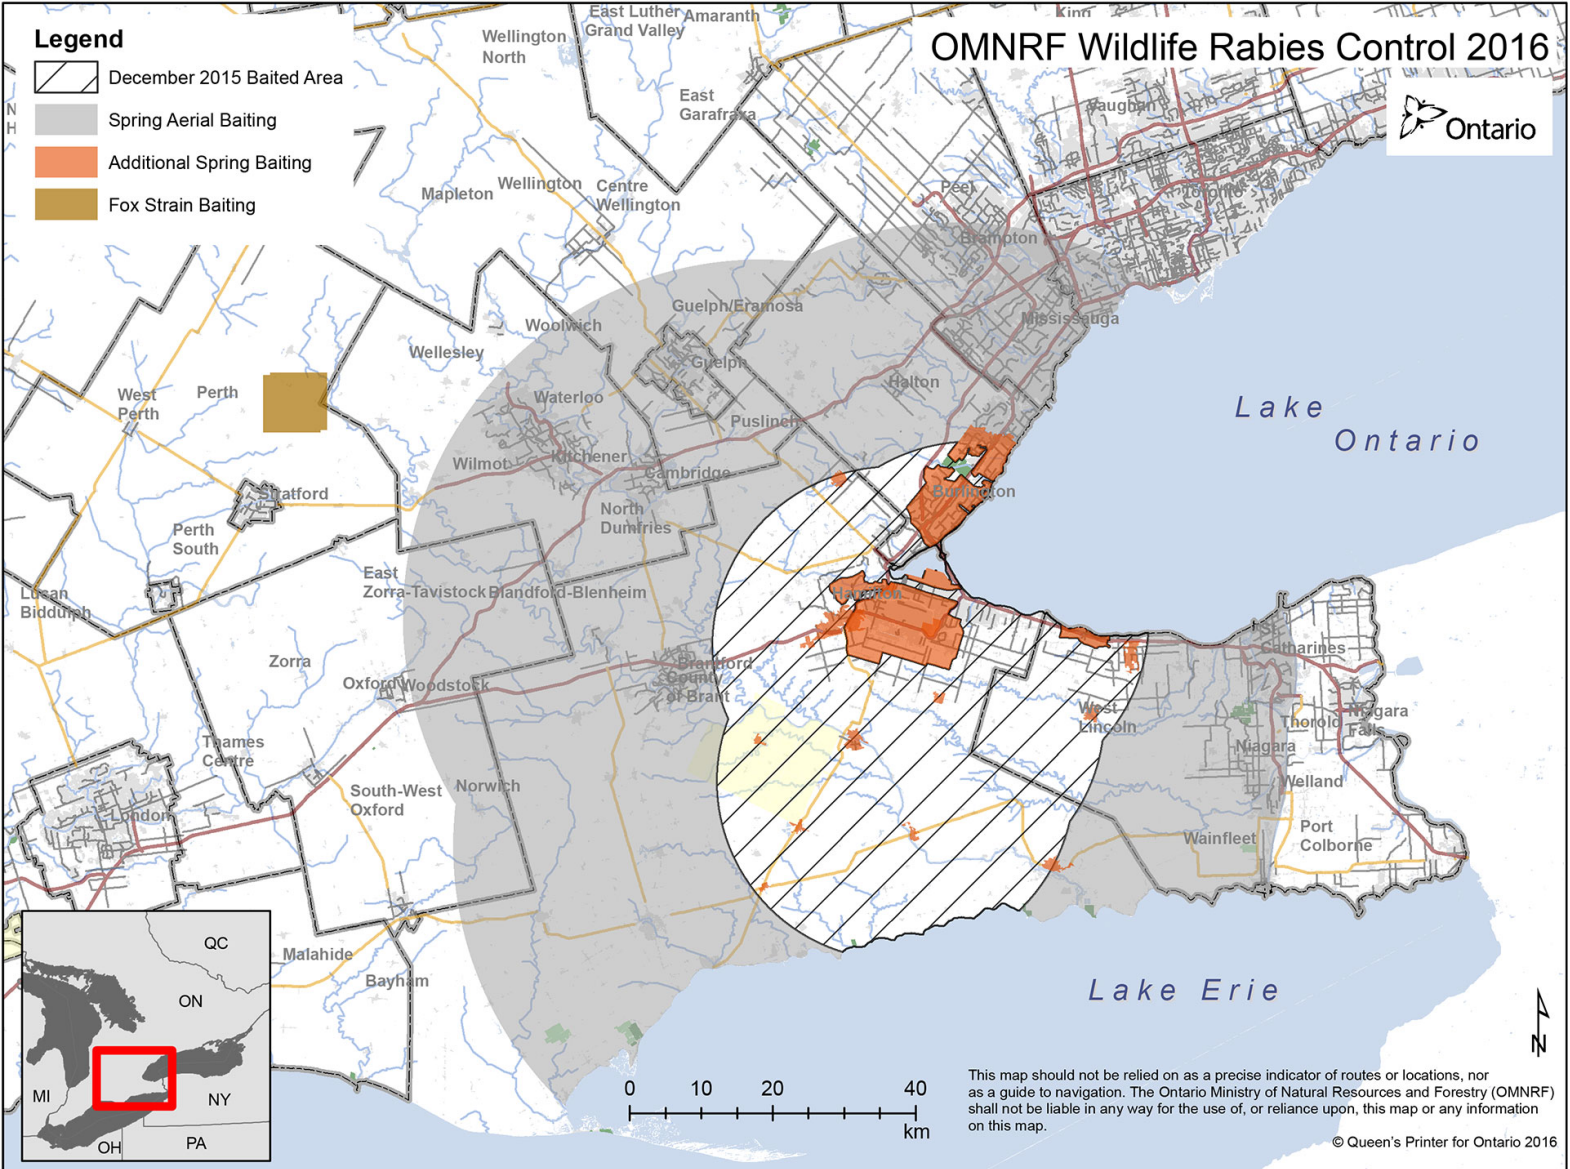

# OMNRF Wildlife Rabies Control 2016

## Legend

-  December 2015 Baited Area
-  Spring Aerial Baiting
-  Additional Spring Baiting
-  Fox Strain Baiting

This map should not be relied on as a precise indicator of routes or locations, nor as a guide to navigation. The Ontario Ministry of Natural Resources and Forestry (OMNRF) shall not be liable in any way for the use of, or reliance upon, this map or any information on this map.